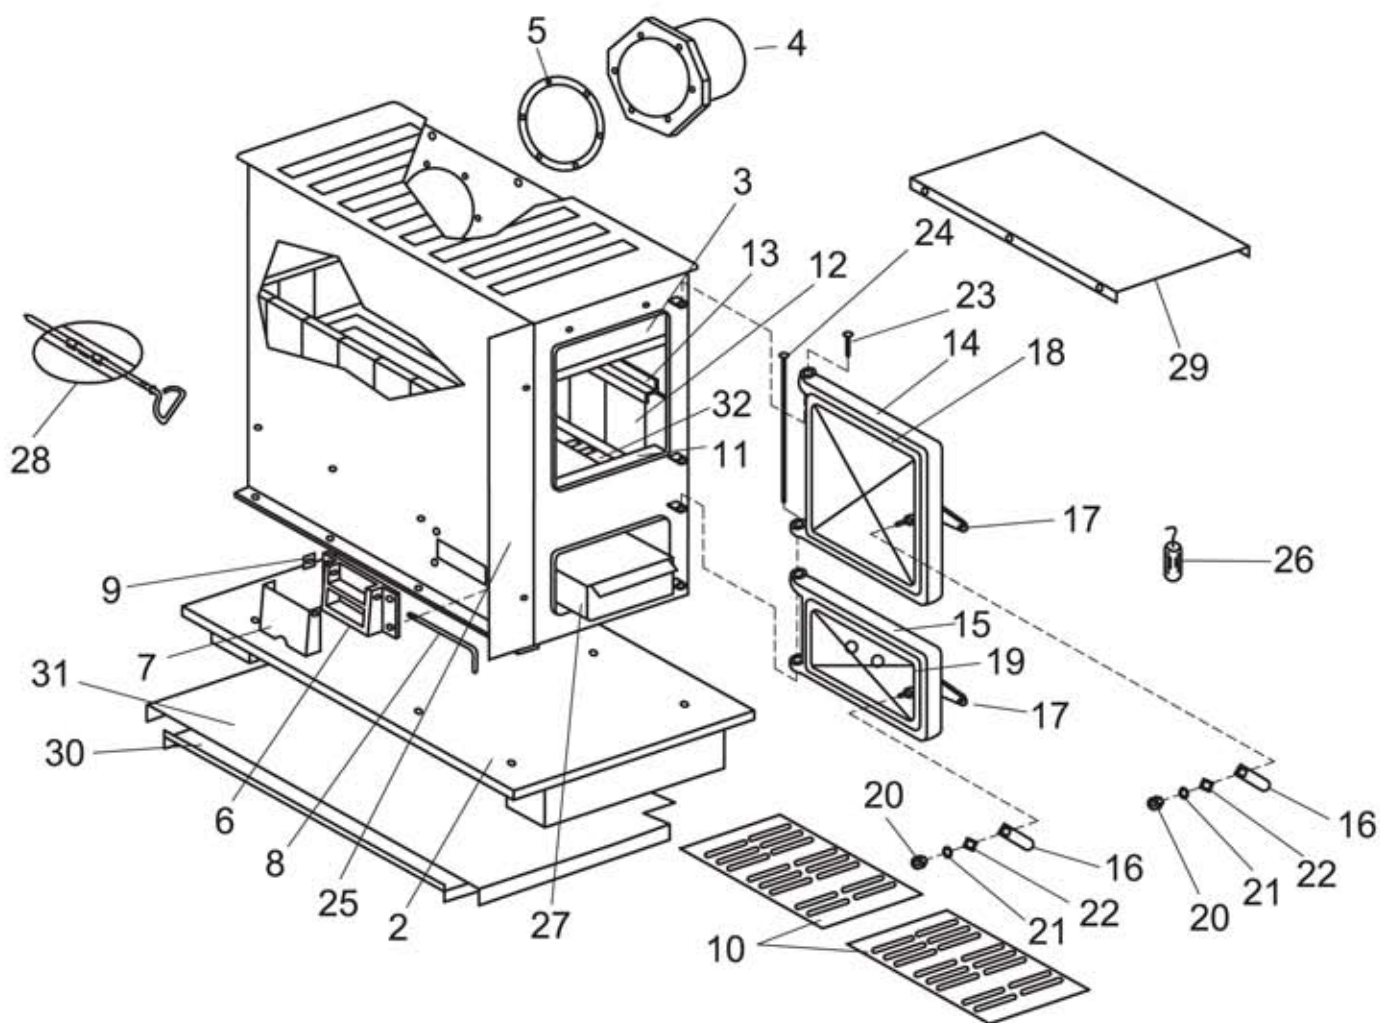

Key	Parts No.	Description	Qty.
1	89062	Door Knob	1
	89635	Door Knob (Black)	1
2	83005	Machine Screw (10-24 x 1/2)	1
3	83033	Machine Screw (8-32 x 1/4)	1
4	83093	Spring Latch	1
5	83244	Keq Nut (10-24 Plain)	1
6	67968	Cabinet Door Frame	1
	67968B	Cabinet Door Frame (Black)	1
7	69271	Thermostat Linkage Adjuster	1
8	85381W	Control Panel Plate (Brown)	1
	85381BW	Control Panel Plate (Black)	1
9	89142	Thermostat Knob	1
	89687	Thermostat Knob	1
10	67725	Cabinet Front	1
	67725P	Cabinet Front (Pewter)	1

Key	Parts No.	Description	Qty.
11	67967	Cabinet Left Side	1
	67967B	Cabinet Left Side (Black)	1
12	21593	Hinge Support	1
13	83833	Hinge Clip	1
14	67966	Cabinet Top	1
	67966B	Cabinet Top (Black)	1
15	67743	Thermostat	1
16	21063	Back Brace	2
17	67514	Cabinet Back	1
	69557B	Cabinet Back (Black)	1
18	89065	Door Hinge	4
19	67969	Cabinet Door	1
	67969B	Cabinet Door (Black)	1
20	23477	Top Thermostat Shield	1
N/S	891492	Blower Assembly	1

Key	Parts No.	Description	Qty.
	20	83250 Kep Nut (1/4 - 20)	2
	21	83045 Washer, Flat	2
	22	21467 Latch Spacer	2
	23	83872 Hinge Pin (13/8 Long)	1
	24	23441 Hinge Pin (Long)	1
	25	23475 Heat Shield	1
	26	89523 Drop Wooden Handle	1
	27	67444 Ash Pan	1
	28	40282 Solid Damper	1
	29	23474 Top Liner	1
	30	22110 Heat Shield	1
	31	22030 Secondary Heat Shield	1
	32	66080 Grate and Liner Support	2
N/S	83086	Smoke Curtain Nuts	2
N/S	83250	Kep nut	2
N/S	83227	Bolt	6
N/S	83045A	Washer	6
N/S	83086	Flue Collar Screws	6
N/S	22434	2 Step Latch	1
N/S	83227	Machine Screw (1/4 - 20 x 1)	8